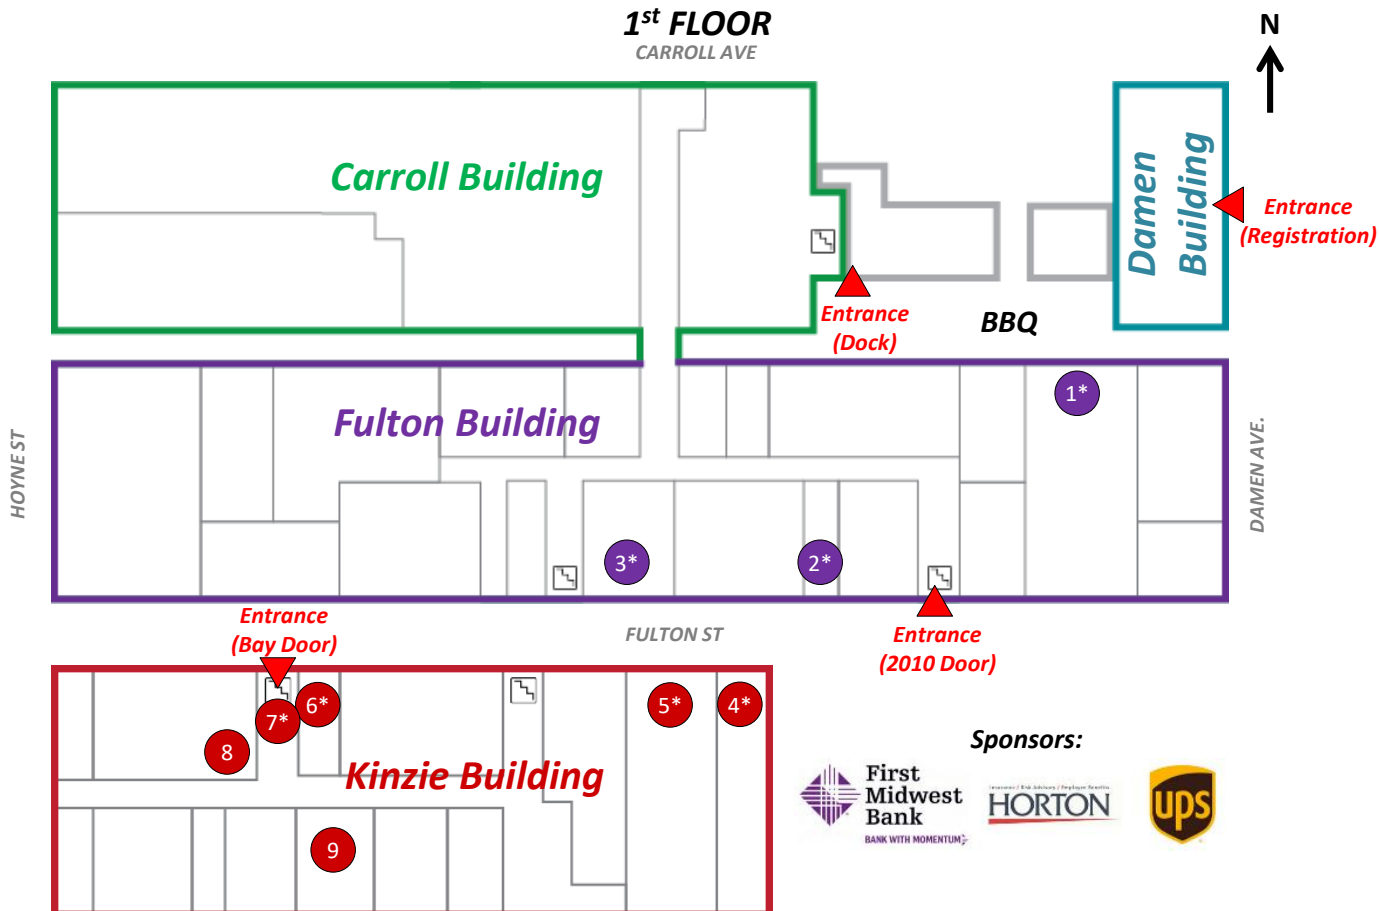

# 2018 MAKE CITY OPEN HOUSE

#	COMPANY	SUITE	#	COMPANY	SUITE
1*+	Unison	F109	18	Coalition Strength & Conditioning	Tenant Lounge
2*	Solstice Stained Glass	F104C		Elevate Packaging	TL
3*+	Rhine Hall	F104F		Intelligent Cleaning Solutions	TL
	Quari Craft Ice	F104F		Potluck Creative	TL
4*+	1-800-Junk-Relief	K100	+	The Apparel Agency	TL
5*+	Crockett Cookies	K101A		The Hatchery Chicago	TL
6*	Federal Moto	K110		Underthink	TL
7*+	Catan Pisco	Bay 20	19+	Meliora Cleaning Products	F236
8+	Pastoral Artisan Cheese, Bread, & Wine	K114	20	BareItAll Petfoods	F254
9	Green Diaper Babies	K107	21+	Taylor Street Soap Co.	F263B
10	Source Alliance Network, LLC	C205	22+	Suki + Solaine	C301
11+	Chatto Skin and Hair Care	C209A	23	ICE Design Factory	C403
12+	Vintage Place Settings	C211	24	Tiege Hanley	C308
13	Ode a la Rose	C227	25	Damholt Metalworks	C307
14+	Anastasia Chatzka	C222	26	DSTROY CO.	C407
15	Vitae Sessions	C231	27	Galdones Photography	C404
16	Khloros Interior Landscaping	C228B		Studio Malt	
17+	Bird Dog Bay	F280B			

**Key:**

\* Street entrance

+ Selling or sampling products

## 2<sup>nd</sup> FLOOR

CARROLL AVE

**Kinzie Building** (Red outline)

## 3<sup>rd</sup> FLOOR

CARROLL AVE